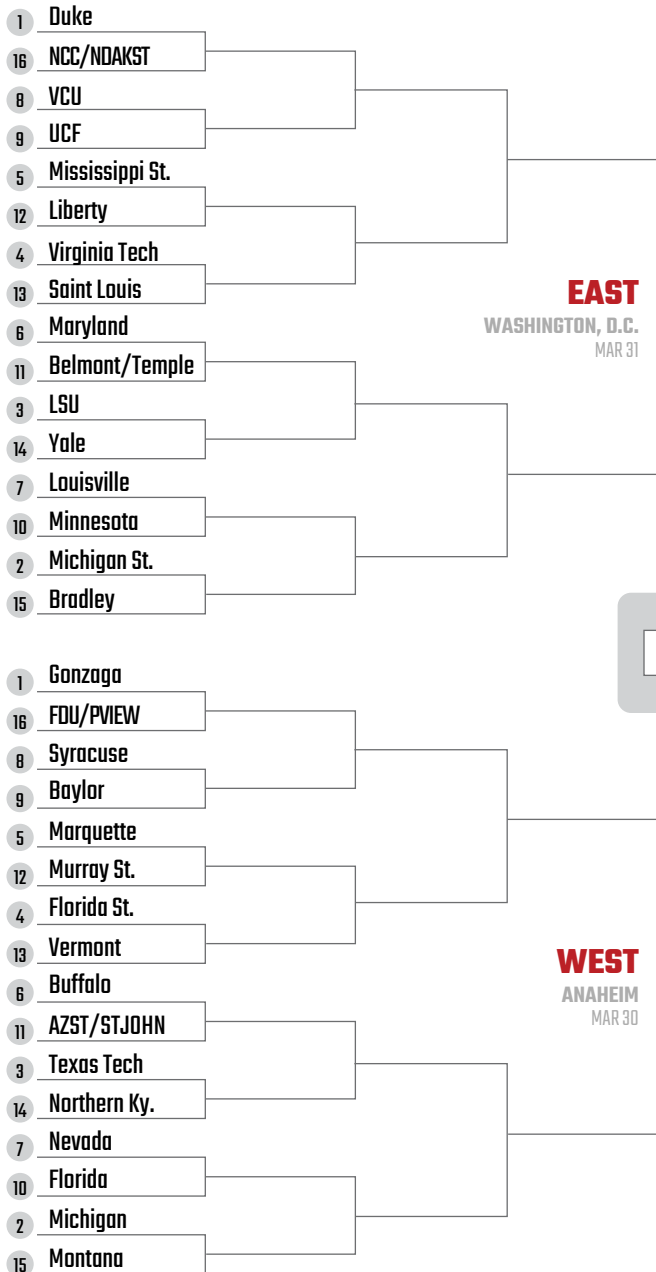

**Round 1**  
March 21-22

**Round 2**  
March 23-24

**Sweet 16**  
March 28-29

**Elite Eight**  
March 30-31

**Final Four**  
April 6

**Final Four**  
April 6

**Elite Eight**  
March 30-31

**Sweet 16**  
March 28-29

**Round 2**  
March 23-24

**Round 1**  
March 21-22

**FIRST FOUR**

March 19-20

**EAST** 16 F. Dickinson  
Prairie View

**EAST** 11 Belmont  
Temple

**WEST** 16 N. Dak. St.  
NC Central

**WEST** 11 Arizona St.  
St. John's

**FINAL FOUR**

APRIL 6

**NATIONAL CHAMPIONSHIP**

APRIL 8

**TIEBREAKER**

The total combined score in the  
Championship Game will be:

**SOUTH**

LOUISVILLE  
MAR 30

**MIDWEST**

KANSAS CITY  
MAR 31